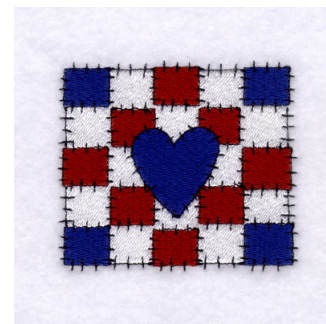

Name: Heart Checkers

SKU: SB01-CD060106KD

Brand: Starbird Inc

Unique Colors: 13 (7 color Stops)

Unique Colors

	Color Name (Color Code)	Manufacturer - Type
	Super White (1001) [No Color Selected]	madeira - rayon
	Dusty Lilac (1263) [No Color Selected]	madeira - rayon
	Crocus (286)	Exquisite - Polyester 1000m

Complete Color Sequence

#		Color Name (Color Code)	Manufacturer - Type
1		Super White (1001) [No Color Selected]	madeira - rayon
2		Super White (1001) [No Color Selected]	madeira - rayon
3		Crocus (286)	Exquisite - Polyester 1000m