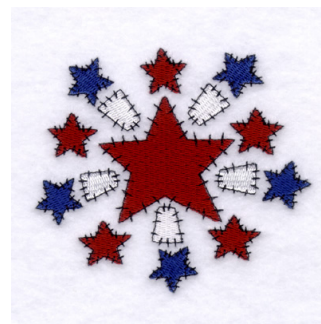

Name: Star Burst

SKU: SB01-CD060106KB

Brand: Starbird Inc

Unique Colors: 13 (8 color Stops)

Unique Colors

	Color Name (Color Code)	Manufacturer - Type
	Super White (1001) [No Color Selected]	madeira - rayon
	Dusty Lilac (1263) [No Color Selected]	madeira - rayon
	Crocus (286)	Exquisite - Polyester 1000m

Complete Color Sequence

#		Color Name (Color Code)	Manufacturer - Type
1		Super White (1001) [No Color Selected]	madeira - rayon
2		Super White (1001) [No Color Selected]	madeira - rayon
3		Crocus (286)	Exquisite - Polyester 1000m