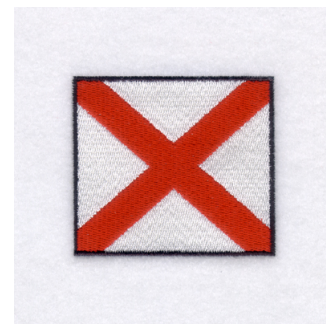

Name: Alabama State Flag Machine Embroidery Design

SKU: SB01-CD053107TA

Brand: Starbird Inc

Unique Colors: 13 (3 color Stops)

Unique Colors

	Color Name (Color Code)	Manufacturer - Type
	Super White (1001) [No Color Selected]	madeira - rayon
	Dusty Lilac (1263) [No Color Selected]	madeira - rayon
	Crocus (286)	Exquisite - Polyester 1000m

Complete Color Sequence

#		Color Name (Color Code)	Manufacturer - Type
1		Super White (1001) [No Color Selected]	madeira - rayon
2		Super White (1001) [No Color Selected]	madeira - rayon
3		Crocus (286)	Exquisite - Polyester 1000m