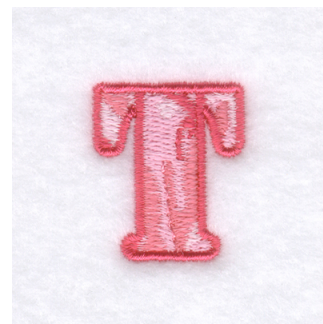

Name: Camo T Machine Embroidery Design

SKU: SB01-CD053107FT

Brand: Starbird Inc

Unique Colors: 13 (4 color Stops)

Unique Colors

	Color Name (Color Code)	Manufacturer - Type
	Super White (1001) [No Color Selected]	madeira - rayon
	Dusty Lilac (1263) [No Color Selected]	madeira - rayon
	Crocus (286)	Exquisite - Polyester 1000m

Complete Color Sequence

#		Color Name (Color Code)	Manufacturer - Type
1		Super White (1001) [No Color Selected]	madeira - rayon
2		Super White (1001) [No Color Selected]	madeira - rayon
3		Crocus (286)	Exquisite - Polyester 1000m