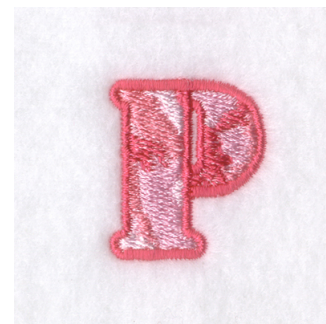

Name: Camo P Machine Embroidery Design

SKU: SB01-CD053107FP

Brand: Starbird Inc

Unique Colors: 13 (4 color Stops)

Unique Colors

	Color Name (Color Code)	Manufacturer - Type
	Super White (1001) [No Color Selected]	madeira - rayon
	Dusty Lilac (1263) [No Color Selected]	madeira - rayon
	Crocus (286)	Exquisite - Polyester 1000m

Complete Color Sequence

#		Color Name (Color Code)	Manufacturer - Type
1		Super White (1001) [No Color Selected]	madeira - rayon
2		Super White (1001) [No Color Selected]	madeira - rayon
3		Crocus (286)	Exquisite - Polyester 1000m