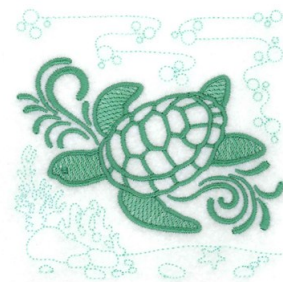

Name: Sea Turtle Echo Scene Machine
Embroidery Design

SKU: SB01-CD052915FF

Brand: Starbird Inc

Unique Colors: 13 (2 color Stops)

Unique Colors

	Color Name (Color Code)	Manufacturer - Type
	Super White (1001) [No Color Selected]	madeira - rayon
	Dusty Lilac (1263) [No Color Selected]	madeira - rayon
	Crocus (286)	Exquisite - Polyester 1000m

Complete Color Sequence

#		Color Name (Color Code)	Manufacturer - Type
1		Super White (1001) [No Color Selected]	madeira - rayon
2		Super White (1001) [No Color Selected]	madeira - rayon
3		Crocus (286)	Exquisite - Polyester 1000m