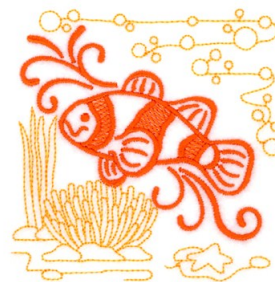

Name: Clown Fish Echo Scene Machine
Embroidery Design

SKU: SB01-CD052915FC

Brand: Starbird Inc

Unique Colors: 13 (2 color Stops)

Unique Colors

	Color Name (Color Code)	Manufacturer - Type
	Super White (1001) [No Color Selected]	madeira - rayon
	Dusty Lilac (1263) [No Color Selected]	madeira - rayon
	Crocus (286)	Exquisite - Polyester 1000m