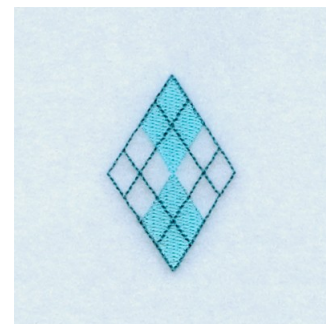

Name: Argyle Machine Embroidery Design

SKU: SB01-CD052810TB

Brand: Starbird Inc

Unique Colors: 13 (2 color Stops)

Unique Colors

	Color Name (Color Code)	Manufacturer - Type
	Super White (1001) [No Color Selected]	madeira - rayon
	Dusty Lilac (1263) [No Color Selected]	madeira - rayon
	Crocus (286)	Exquisite - Polyester 1000m

Complete Color Sequence

#		Color Name (Color Code)	Manufacturer - Type
1		Super White (1001) [No Color Selected]	madeira - rayon
2		Super White (1001) [No Color Selected]	madeira - rayon
3		Crocus (286)	Exquisite - Polyester 1000m