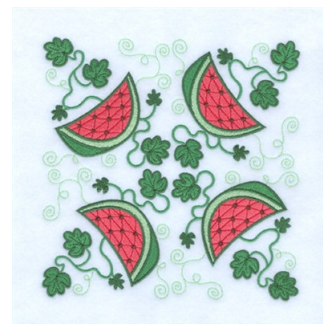

**Name:** Jacobean Watermelons Machine  
Embroidery Design

**SKU:** SB01-CD052611TL

**Brand:** Starbird Inc

**Unique Colors:** 13 (12 color Stops)

## Unique Colors

	<b>Color Name (Color Code)</b>	<b>Manufacturer - Type</b>
	Super White (1001) [No Color Selected]	madeira - rayon
	Dusty Lilac (1263) [No Color Selected]	madeira - rayon
	Crocus (286)	Exquisite - Polyester 1000m