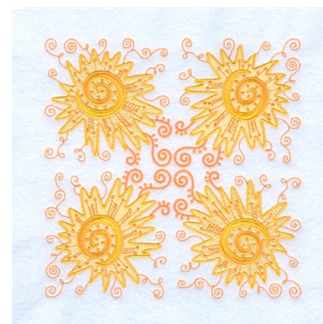

Name: Jacobean Sun Square Machine
Embroidery Design

SKU: SB01-CD052611TK

Brand: Starbird Inc

Unique Colors: 13 (10 color Stops)

Unique Colors

	Color Name (Color Code)	Manufacturer - Type
	Super White (1001) [No Color Selected]	madeira - rayon
	Dusty Lilac (1263) [No Color Selected]	madeira - rayon
	Crocus (286)	Exquisite - Polyester 1000m

Complete Color Sequence

#		Color Name (Color Code)	Manufacturer - Type
1		Super White (1001) [No Color Selected]	madeira - rayon
2		Super White (1001) [No Color Selected]	madeira - rayon
3		Crocus (286)	Exquisite - Polyester 1000m