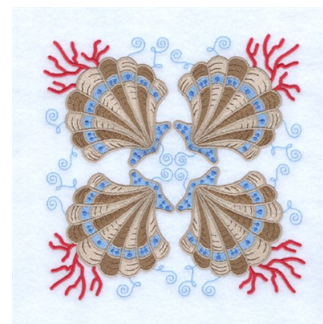

Name: Jacobean Seashells Machine Embroidery Design

SKU: SB01-CD052611TH

Brand: Starbird Inc

Unique Colors: 13 (14 color Stops)

Unique Colors

	Color Name (Color Code)	Manufacturer - Type
	Super White (1001) [No Color Selected]	madeira - rayon
	Dusty Lilac (1263) [No Color Selected]	madeira - rayon
	Crocus (286)	Exquisite - Polyester 1000m

Complete Color Sequence

#		Color Name (Color Code)	Manufacturer - Type
1		Super White (1001) [No Color Selected]	madeira - rayon
2		Super White (1001) [No Color Selected]	madeira - rayon
3		Crocus (286)	Exquisite - Polyester 1000m