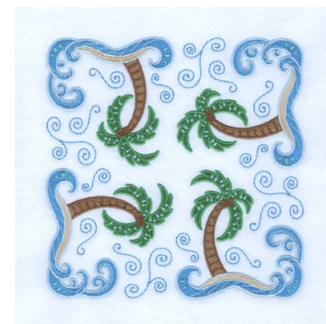

**Name:** Jacobean Palm Trees Machine  
Embroidery Design

**SKU:** SB01-CD052611TF

**Brand:** Starbird Inc

**Unique Colors:** 13 (18 color Stops)

## Unique Colors

	<b>Color Name (Color Code)</b>	<b>Manufacturer - Type</b>
	Super White (1001) [No Color Selected]	madeira - rayon
	Dusty Lilac (1263) [No Color Selected]	madeira - rayon
	Crocus (286)	Exquisite - Polyester 1000m

# Complete Color Sequence

#		Color Name (Color Code)	Manufacturer - Type
1		Super White (1001) [No Color Selected]	madeira - rayon
2		Super White (1001) [No Color Selected]	madeira - rayon
3		Crocus (286)	Exquisite - Polyester 1000m