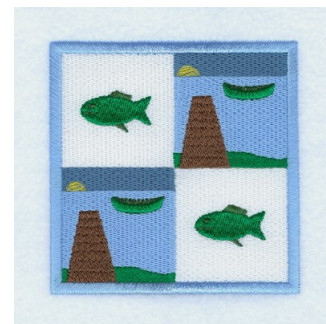

Name: Fishing Square Machine Embroidery Design

SKU: SB01-CD052610TB

Brand: Starbird Inc

Unique Colors: 13 (11 color Stops)

Unique Colors

	Color Name (Color Code)	Manufacturer - Type
	Super White (1001) [No Color Selected]	madeira - rayon
	Dusty Lilac (1263) [No Color Selected]	madeira - rayon
	Crocus (286)	Exquisite - Polyester 1000m

Complete Color Sequence

#		Color Name (Color Code)	Manufacturer - Type
1		Super White (1001) [No Color Selected]	madeira - rayon
2		Super White (1001) [No Color Selected]	madeira - rayon
3		Crocus (286)	Exquisite - Polyester 1000m