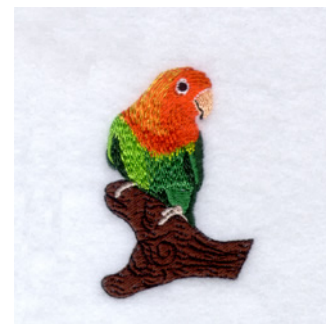

Name: Lovebird Machine Embroidery Design

SKU: SB01-CD052604BV

Brand: Starbird Inc

Unique Colors: 13 (14 color Stops)

Unique Colors

	Color Name (Color Code)	Manufacturer - Type
	Super White (1001) [No Color Selected]	madeira - rayon
	Dusty Lilac (1263) [No Color Selected]	madeira - rayon
	Crocus (286)	Exquisite - Polyester 1000m