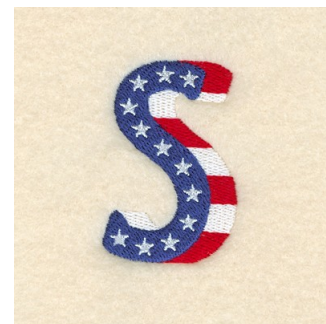

Name: Patriotic S Machine Embroidery Design

SKU: SB01-CD052410TS

Brand: Starbird Inc

Unique Colors: 13 (4 color Stops)

Unique Colors

	Color Name (Color Code)	Manufacturer - Type
	Super White (1001) [No Color Selected]	madeira - rayon
	Dusty Lilac (1263) [No Color Selected]	madeira - rayon
	Crocus (286)	Exquisite - Polyester 1000m

Complete Color Sequence

#		Color Name (Color Code)	Manufacturer - Type
1		Super White (1001) [No Color Selected]	madeira - rayon
2		Super White (1001) [No Color Selected]	madeira - rayon
3		Crocus (286)	Exquisite - Polyester 1000m