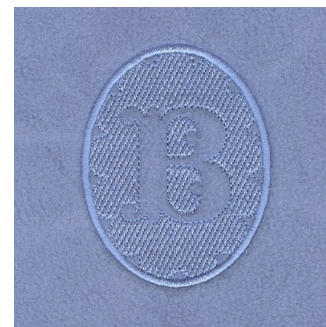

Name: Embossed Monogram B Machine
Embroidery Design

SKU: SB01-CD052310TB

Brand: Starbird Inc

Unique Colors: 13 (1 color Stops)

Unique Colors

	Color Name (Color Code)	Manufacturer - Type
	Super White (1001) [No Color Selected]	madeira - rayon
	Dusty Lilac (1263) [No Color Selected]	madeira - rayon
	Crocus (286)	Exquisite - Polyester 1000m

Complete Color Sequence

#		Color Name (Color Code)	Manufacturer - Type
1		Super White (1001) [No Color Selected]	madeira - rayon
2		Super White (1001) [No Color Selected]	madeira - rayon
3		Crocus (286)	Exquisite - Polyester 1000m