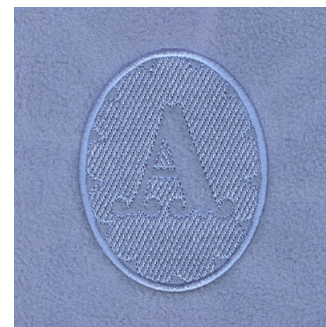

**Name:** Embossed Monogram A Machine  
Embroidery Design

**SKU:** SB01-CD052310TA

**Brand:** Starbird Inc

**Unique Colors:** 13 (1 color Stops)

## Unique Colors

	<b>Color Name (Color Code)</b>	<b>Manufacturer - Type</b>
	Super White (1001) [No Color Selected]	madeira - rayon
	Dusty Lilac (1263) [No Color Selected]	madeira - rayon
	Crocus (286)	Exquisite - Polyester 1000m

# Complete Color Sequence

#		Color Name (Color Code)	Manufacturer - Type
1		Super White (1001) [No Color Selected]	madeira - rayon
2		Super White (1001) [No Color Selected]	madeira - rayon
3		Crocus (286)	Exquisite - Polyester 1000m