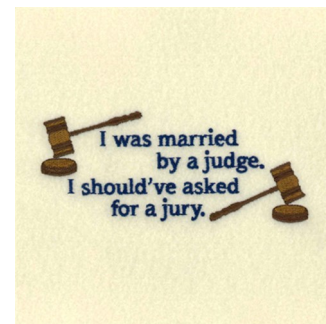

**Name:** Married By A Judge Machine Embroidery Design

**SKU:** SB01-CD052113FH

**Brand:** Starbird Inc

**Unique Colors:** 13 (3 color Stops)