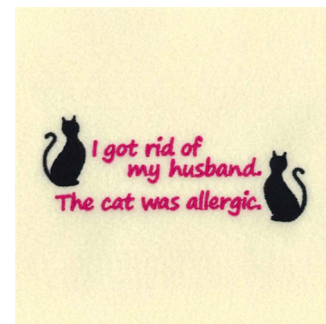

Name: The Cat Was Allergic Machine
Embroidery Design

SKU: SB01-CD052113FE

Brand: Starbird Inc

Unique Colors: 13 (2 color Stops)

Unique Colors

	Color Name (Color Code)	Manufacturer - Type
	Super White (1001) [No Color Selected]	madeira - rayon
	Dusty Lilac (1263) [No Color Selected]	madeira - rayon
	Crocus (286)	Exquisite - Polyester 1000m