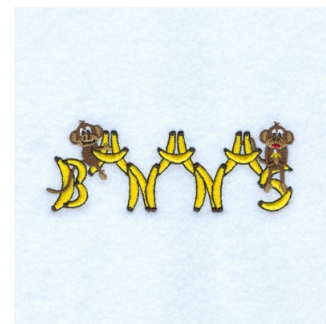

**Name:** BNNS Machine Embroidery Design

**SKU:** SB01-CD052110TI

**Brand:** Starbird Inc

**Unique Colors:** 13 (23 color Stops)

## Unique Colors

	<b>Color Name (Color Code)</b>	<b>Manufacturer - Type</b>
	Super White (1001) [No Color Selected]	madeira - rayon
	Dusty Lilac (1263) [No Color Selected]	madeira - rayon
	Crocus (286)	Exquisite - Polyester 1000m

# Complete Color Sequence

#		Color Name (Color Code)	Manufacturer - Type
1		Super White (1001) [No Color Selected]	madeira - rayon
2		Super White (1001) [No Color Selected]	madeira - rayon
3		Crocus (286)	Exquisite - Polyester 1000m