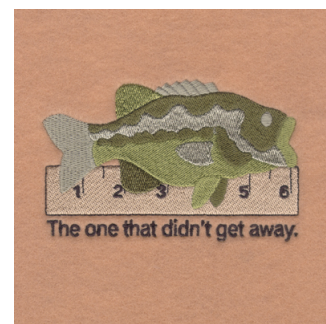

**Name:** The One That Didnt Get Away. Machine Embroidery Design

**SKU:** SB01-CD051908TO

**Brand:** Starbird Inc

**Unique Colors:** 13 (9 color Stops)