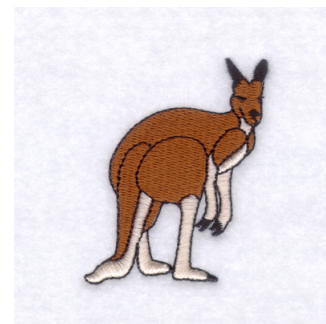

Name: Red Kangaroo Machine Embroidery Design

SKU: SB01-CD051908KQ

Brand: Starbird Inc

Unique Colors: 13 (3 color Stops)

Unique Colors

	Color Name (Color Code)	Manufacturer - Type
	Super White (1001) [No Color Selected]	madeira - rayon
	Dusty Lilac (1263) [No Color Selected]	madeira - rayon
	Crocus (286)	Exquisite - Polyester 1000m

Complete Color Sequence

#		Color Name (Color Code)	Manufacturer - Type
1		Super White (1001) [No Color Selected]	madeira - rayon
2		Super White (1001) [No Color Selected]	madeira - rayon
3		Crocus (286)	Exquisite - Polyester 1000m