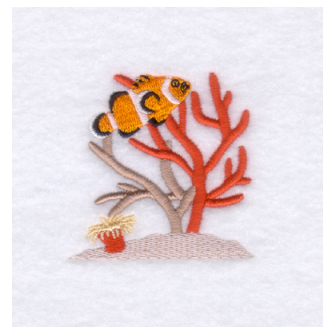

Name: Coral & Clown Fish Machine Embroidery Design

SKU: SB01-CD051908KH

Brand: Starbird Inc

Unique Colors: 13 (9 color Stops)

Unique Colors

	Color Name (Color Code)	Manufacturer - Type
	Super White (1001) [No Color Selected]	madeira - rayon
	Dusty Lilac (1263) [No Color Selected]	madeira - rayon
	Crocus (286)	Exquisite - Polyester 1000m

Complete Color Sequence

#		Color Name (Color Code)	Manufacturer - Type
1		Super White (1001) [No Color Selected]	madeira - rayon
2		Super White (1001) [No Color Selected]	madeira - rayon
3		Crocus (286)	Exquisite - Polyester 1000m