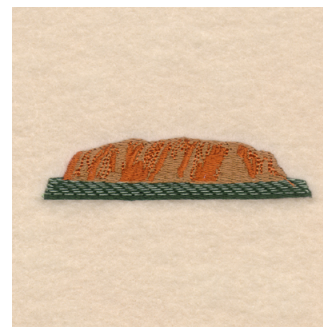

Name: Uluru / Ayers Rock Machine Embroidery Design

SKU: SB01-CD051908KA

Brand: Starbird Inc

Unique Colors: 13 (4 color Stops)

Unique Colors

	Color Name (Color Code)	Manufacturer - Type
	Super White (1001) [No Color Selected]	madeira - rayon
	Dusty Lilac (1263) [No Color Selected]	madeira - rayon
	Crocus (286)	Exquisite - Polyester 1000m

Complete Color Sequence

#		Color Name (Color Code)	Manufacturer - Type
1		Super White (1001) [No Color Selected]	madeira - rayon
2		Super White (1001) [No Color Selected]	madeira - rayon
3		Crocus (286)	Exquisite - Polyester 1000m