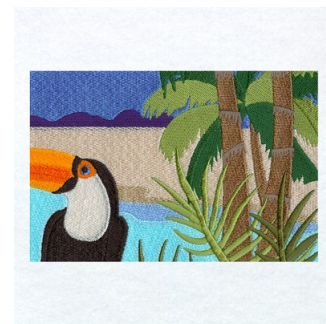

Name: Tropical Beach Panel 6 Machine Embroidery Design

SKU: SB01-CD051711TF

Brand: Starbird Inc

Unique Colors: 13 (23 color Stops)

Unique Colors

	Color Name (Color Code)	Manufacturer - Type
	Super White (1001) [No Color Selected]	madeira - rayon
	Dusty Lilac (1263) [No Color Selected]	madeira - rayon
	Crocus (286)	Exquisite - Polyester 1000m

Complete Color Sequence

#		Color Name (Color Code)	Manufacturer - Type
1		Super White (1001) [No Color Selected]	madeira - rayon
2		Super White (1001) [No Color Selected]	madeira - rayon
3		Crocus (286)	Exquisite - Polyester 1000m