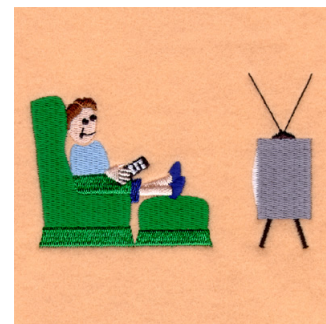

Name: Dad Channel Surfing Machine
Embroidery Design

SKU: SB01-CD051606KL

Brand: Starbird Inc

Unique Colors: 13 (14 color Stops)

Unique Colors

	Color Name (Color Code)	Manufacturer - Type
	Super White (1001) [No Color Selected]	madeira - rayon
	Dusty Lilac (1263) [No Color Selected]	madeira - rayon
	Crocus (286)	Exquisite - Polyester 1000m