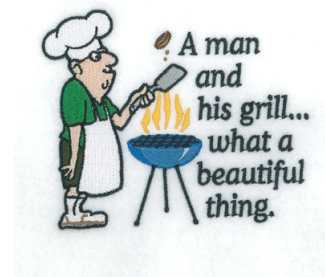

**Name:** A Man And His Grill Machine Embroidery Design

**SKU:** SB01-CD051512TA

**Brand:** Starbird Inc

**Unique Colors:** 13 (13 color Stops)