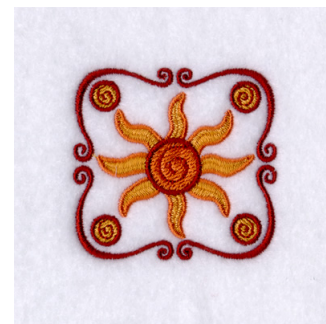

**Name:** Autumn Harvest Sun Square Machine Embroidery Design

**SKU:** SB01-CD051506FX

**Brand:** Starbird Inc

**Unique Colors:** 13 (6 color Stops)

## Unique Colors

	<b>Color Name (Color Code)</b>	<b>Manufacturer - Type</b>
	Super White (1001) [No Color Selected]	madeira - rayon
	Dusty Lilac (1263) [No Color Selected]	madeira - rayon
	Crocus (286)	Exquisite - Polyester 1000m