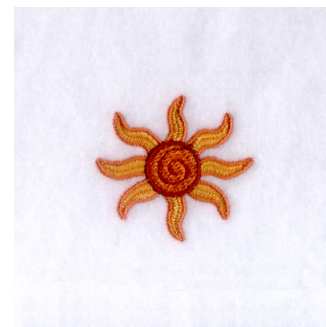

Name: Autumn Harvest Sun Machine
Embroidery Design

SKU: SB01-CD051506FN

Brand: Starbird Inc

Unique Colors: 13 (3 color Stops)

Unique Colors

	Color Name (Color Code)	Manufacturer - Type
	Super White (1001) [No Color Selected]	madeira - rayon
	Dusty Lilac (1263) [No Color Selected]	madeira - rayon
	Crocus (286)	Exquisite - Polyester 1000m

Complete Color Sequence

#		Color Name (Color Code)	Manufacturer - Type
1		Super White (1001) [No Color Selected]	madeira - rayon
2		Super White (1001) [No Color Selected]	madeira - rayon
3		Crocus (286)	Exquisite - Polyester 1000m