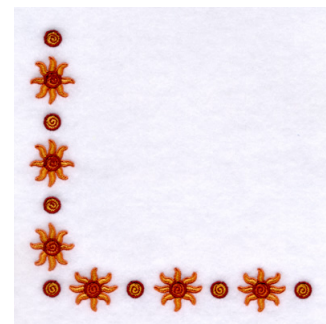

Name: Autumn Harvest Sun Corner Machine
Embroidery Design

SKU: SB01-CD051506FG

Brand: Starbird Inc

Unique Colors: 13 (6 color Stops)

Unique Colors

	Color Name (Color Code)	Manufacturer - Type
	Super White (1001) [No Color Selected]	madeira - rayon
	Dusty Lilac (1263) [No Color Selected]	madeira - rayon
	Crocus (286)	Exquisite - Polyester 1000m

Complete Color Sequence

#		Color Name (Color Code)	Manufacturer - Type
1		Super White (1001) [No Color Selected]	madeira - rayon
2		Super White (1001) [No Color Selected]	madeira - rayon
3		Crocus (286)	Exquisite - Polyester 1000m