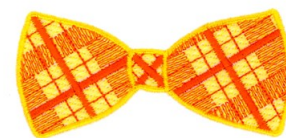

Name: Large Plaid Bowtie Machine Embroidery Design

SKU: SB01-CD051313FN

Brand: Starbird Inc

Unique Colors: 13 (3 color Stops)

Unique Colors

	Color Name (Color Code)	Manufacturer - Type
	Super White (1001) [No Color Selected]	madeira - rayon
	Dusty Lilac (1263) [No Color Selected]	madeira - rayon
	Crocus (286)	Exquisite - Polyester 1000m

Complete Color Sequence

#		Color Name (Color Code)	Manufacturer - Type
1		Super White (1001) [No Color Selected]	madeira - rayon
2		Super White (1001) [No Color Selected]	madeira - rayon
3		Crocus (286)	Exquisite - Polyester 1000m