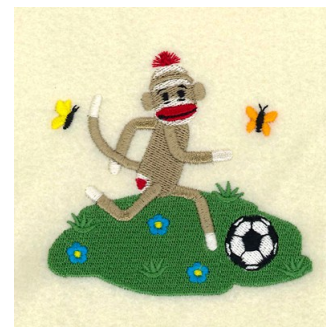

Name: Sock Monkey Playing Soccer Machine
Embroidery Design

SKU: SB01-CD051215FK

Brand: Starbird Inc

Unique Colors: 13 (15 color Stops)

Unique Colors

	Color Name (Color Code)	Manufacturer - Type
	Super White (1001) [No Color Selected]	madeira - rayon
	Dusty Lilac (1263) [No Color Selected]	madeira - rayon
	Crocus (286)	Exquisite - Polyester 1000m

Complete Color Sequence

#		Color Name (Color Code)	Manufacturer - Type
1		Super White (1001) [No Color Selected]	madeira - rayon
2		Super White (1001) [No Color Selected]	madeira - rayon
3		Crocus (286)	Exquisite - Polyester 1000m