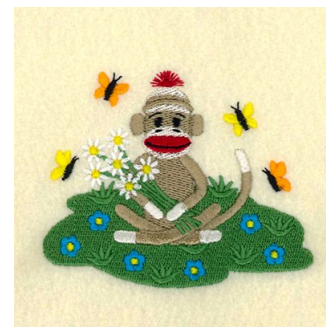

**Name:** Sock Monkey Holding Flowers Machine Embroidery Design

**SKU:** SB01-CD051215FI

**Brand:** Starbird Inc

**Unique Colors:** 13 (16 color Stops)

## Unique Colors

	<b>Color Name (Color Code)</b>	<b>Manufacturer - Type</b>
	Super White (1001) [No Color Selected]	madeira - rayon
	Dusty Lilac (1263) [No Color Selected]	madeira - rayon
	Crocus (286)	Exquisite - Polyester 1000m