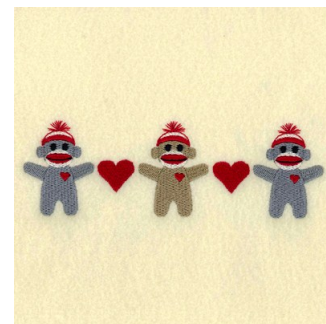

**Name:** Baby Sock Monkey Large Machine Embroidery Design

**SKU:** SB01-CD051215FB

**Brand:** Starbird Inc

**Unique Colors:** 13 (9 color Stops)

# Complete Color Sequence

#		Color Name (Color Code)	Manufacturer - Type
1		Super White (1001) [No Color Selected]	madeira - rayon
2		Super White (1001) [No Color Selected]	madeira - rayon
3		Crocus (286)	Exquisite - Polyester 1000m