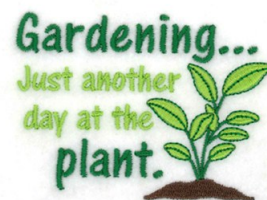

Name: Gardening Machine Embroidery Design

SKU: SB01-CD050914FG

Brand: Starbird Inc

Unique Colors: 13 (5 color Stops)

Unique Colors

	Color Name (Color Code)	Manufacturer - Type
	Super White (1001) [No Color Selected]	madeira - rayon
	Dusty Lilac (1263) [No Color Selected]	madeira - rayon
	Crocus (286)	Exquisite - Polyester 1000m