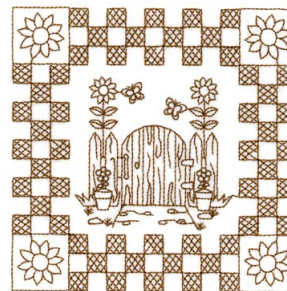

Name: Garden Gate Quilt Square Machine Embroidery Design

SKU: SB01-CD050415FI

Brand: Starbird Inc

Unique Colors: 13 (1 color Stops)

Unique Colors

	Color Name (Color Code)	Manufacturer - Type
	Super White (1001) [No Color Selected]	madeira - rayon
	Dusty Lilac (1263) [No Color Selected]	madeira - rayon
	Crocus (286)	Exquisite - Polyester 1000m

Complete Color Sequence

#		Color Name (Color Code)	Manufacturer - Type
1		Super White (1001) [No Color Selected]	madeira - rayon
2		Super White (1001) [No Color Selected]	madeira - rayon
3		Crocus (286)	Exquisite - Polyester 1000m