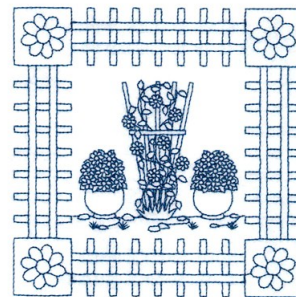

Name: Trellis Floral Quilt Square Machine
Embroidery Design

SKU: SB01-CD050415FH

Brand: Starbird Inc

Unique Colors: 13 (1 color Stops)

Unique Colors

	Color Name (Color Code)	Manufacturer - Type
	Super White (1001) [No Color Selected]	madeira - rayon
	Dusty Lilac (1263) [No Color Selected]	madeira - rayon
	Crocus (286)	Exquisite - Polyester 1000m

Complete Color Sequence

#		Color Name (Color Code)	Manufacturer - Type
1		Super White (1001) [No Color Selected]	madeira - rayon
2		Super White (1001) [No Color Selected]	madeira - rayon
3		Crocus (286)	Exquisite - Polyester 1000m