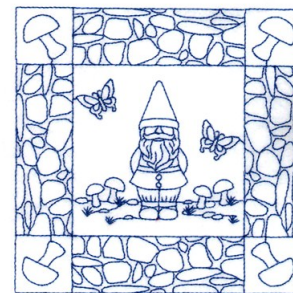

Name: Garden Gnome Quilt Square Machine Embroidery Design

SKU: SB01-CD050415FF

Brand: Starbird Inc

Unique Colors: 13 (1 color Stops)

Unique Colors

	Color Name (Color Code)	Manufacturer - Type
	Super White (1001) [No Color Selected]	madeira - rayon
	Dusty Lilac (1263) [No Color Selected]	madeira - rayon
	Crocus (286)	Exquisite - Polyester 1000m

Complete Color Sequence

#		Color Name (Color Code)	Manufacturer - Type
1		Super White (1001) [No Color Selected]	madeira - rayon
2		Super White (1001) [No Color Selected]	madeira - rayon
3		Crocus (286)	Exquisite - Polyester 1000m