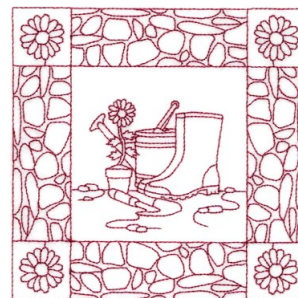

Name: Gardening Quilt Square Machine
Embroidery Design

SKU: SB01-CD050415FE

Brand: Starbird Inc

Unique Colors: 13 (1 color Stops)

Unique Colors

	Color Name (Color Code)	Manufacturer - Type
	Super White (1001) [No Color Selected]	madeira - rayon
	Dusty Lilac (1263) [No Color Selected]	madeira - rayon
	Crocus (286)	Exquisite - Polyester 1000m

Complete Color Sequence

#		Color Name (Color Code)	Manufacturer - Type
1		Super White (1001) [No Color Selected]	madeira - rayon
2		Super White (1001) [No Color Selected]	madeira - rayon
3		Crocus (286)	Exquisite - Polyester 1000m