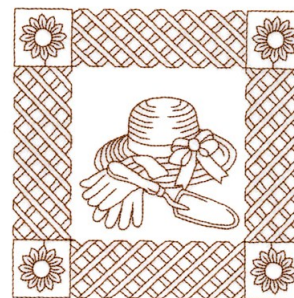

**Name:** Gardening Quilt Square Machine  
Embroidery Design

**SKU:** SB01-CD050415FA

**Brand:** Starbird Inc

**Unique Colors:** 13 (1 color Stops)

## Unique Colors

	<b>Color Name (Color Code)</b>	<b>Manufacturer - Type</b>
	Super White (1001) [No Color Selected]	madeira - rayon
	Dusty Lilac (1263) [No Color Selected]	madeira - rayon
	Crocus (286)	Exquisite - Polyester 1000m