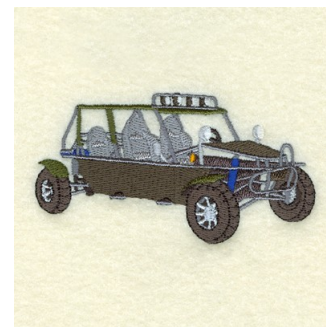

Name: Dune Buggy 3 Machine Embroidery Design

SKU: SB01-CD050211TJ

Brand: Starbird Inc

Unique Colors: 13 (30 color Stops)

Unique Colors

	Color Name (Color Code)	Manufacturer - Type
	Super White (1001) [No Color Selected]	madeira - rayon
	Dusty Lilac (1263) [No Color Selected]	madeira - rayon
	Crocus (286)	Exquisite - Polyester 1000m

Complete Color Sequence

#		Color Name (Color Code)	Manufacturer - Type
1		Super White (1001) [No Color Selected]	madeira - rayon
2		Super White (1001) [No Color Selected]	madeira - rayon
3		Crocus (286)	Exquisite - Polyester 1000m