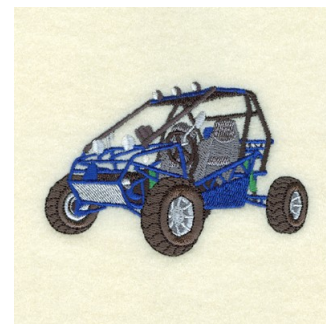

Name: Dune Buggy 1 Machine Embroidery Design

SKU: SB01-CD050211TH

Brand: Starbird Inc

Unique Colors: 13 (24 color Stops)

Unique Colors

	Color Name (Color Code)	Manufacturer - Type
	Super White (1001) [No Color Selected]	madeira - rayon
	Dusty Lilac (1263) [No Color Selected]	madeira - rayon
	Crocus (286)	Exquisite - Polyester 1000m