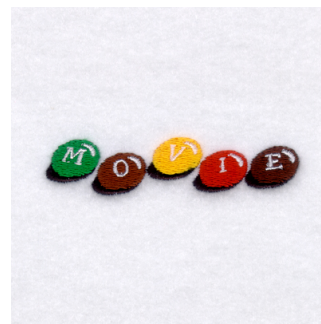

Name: Theater Candy Machine Embroidery Design

SKU: SB01-CD050207KF

Brand: Starbird Inc

Unique Colors: 13 (10 color Stops)

Unique Colors

	Color Name (Color Code)	Manufacturer - Type
	Super White (1001) [No Color Selected]	madeira - rayon
	Dusty Lilac (1263) [No Color Selected]	madeira - rayon
	Crocus (286)	Exquisite - Polyester 1000m

Complete Color Sequence

#		Color Name (Color Code)	Manufacturer - Type
1		Super White (1001) [No Color Selected]	madeira - rayon
2		Super White (1001) [No Color Selected]	madeira - rayon
3		Crocus (286)	Exquisite - Polyester 1000m