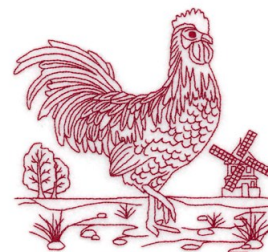

Name: Redwork Rooster With Windmill Machine
Embroidery Design

SKU: SB01-CD050113FF

Brand: Starbird Inc

Unique Colors: 13 (1 color Stops)

Unique Colors

	Color Name (Color Code)	Manufacturer - Type
	Super White (1001) [No Color Selected]	madeira - rayon
	Dusty Lilac (1263) [No Color Selected]	madeira - rayon
	Crocus (286)	Exquisite - Polyester 1000m