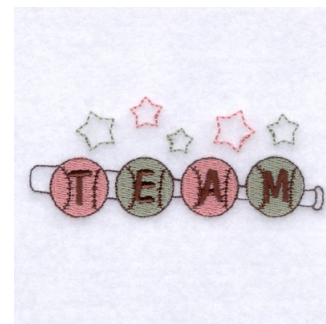

Name: Baseball Team Stars Machine
Embroidery Design

SKU: SB01-CD050109FL

Brand: Starbird Inc

Unique Colors: 13 (3 color Stops)

Unique Colors

	Color Name (Color Code)	Manufacturer - Type
	Super White (1001) [No Color Selected]	madeira - rayon
	Dusty Lilac (1263) [No Color Selected]	madeira - rayon
	Crocus (286)	Exquisite - Polyester 1000m

Complete Color Sequence

#		Color Name (Color Code)	Manufacturer - Type
1		Super White (1001) [No Color Selected]	madeira - rayon
2		Super White (1001) [No Color Selected]	madeira - rayon
3		Crocus (286)	Exquisite - Polyester 1000m