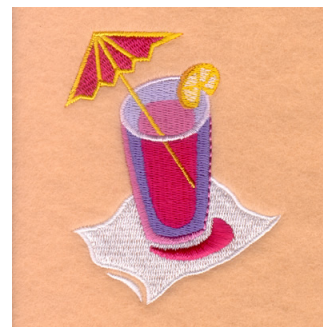

Name: Tropical Drink Machine Embroidery Design

SKU: SB01-CD050106KI

Brand: Starbird Inc

Unique Colors: 13 (12 color Stops)

Unique Colors

	Color Name (Color Code)	Manufacturer - Type
	Super White (1001) [No Color Selected]	madeira - rayon
	Dusty Lilac (1263) [No Color Selected]	madeira - rayon
	Crocus (286)	Exquisite - Polyester 1000m

Complete Color Sequence

#		Color Name (Color Code)	Manufacturer - Type
1		Super White (1001) [No Color Selected]	madeira - rayon
2		Super White (1001) [No Color Selected]	madeira - rayon
3		Crocus (286)	Exquisite - Polyester 1000m