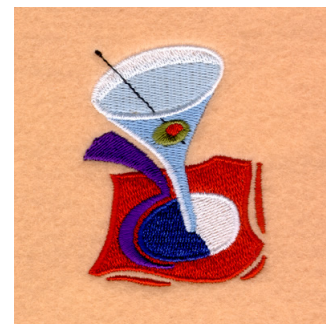

Name: Martini Machine Embroidery Design

SKU: SB01-CD050106KF

Brand: Starbird Inc

Unique Colors: 13 (10 color Stops)

Unique Colors

	Color Name (Color Code)	Manufacturer - Type
	Super White (1001) [No Color Selected]	madeira - rayon
	Dusty Lilac (1263) [No Color Selected]	madeira - rayon
	Crocus (286)	Exquisite - Polyester 1000m

Complete Color Sequence

#		Color Name (Color Code)	Manufacturer - Type
1		Super White (1001) [No Color Selected]	madeira - rayon
2		Super White (1001) [No Color Selected]	madeira - rayon
3		Crocus (286)	Exquisite - Polyester 1000m