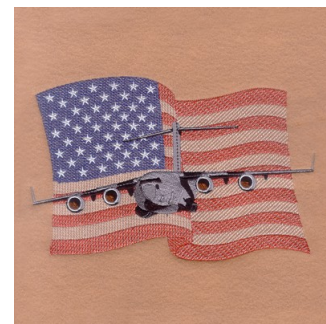

Name: Transport Aircraft with Flag

SKU: SB01-CD042909TU

Brand: Starbird Inc

Unique Colors: 13 (26 color Stops)

Unique Colors

	Color Name (Color Code)	Manufacturer - Type
	Super White (1001) [No Color Selected]	madeira - rayon
	Dusty Lilac (1263) [No Color Selected]	madeira - rayon
	Crocus (286)	Exquisite - Polyester 1000m

Complete Color Sequence

#		Color Name (Color Code)	Manufacturer - Type
1		Super White (1001) [No Color Selected]	madeira - rayon
2		Super White (1001) [No Color Selected]	madeira - rayon
3		Crocus (286)	Exquisite - Polyester 1000m