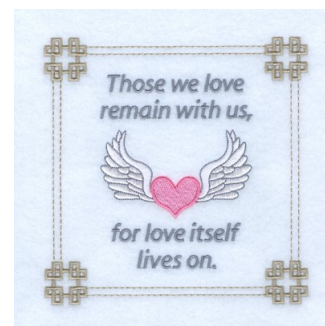

Name: Lives On Square Machine Embroidery Design

SKU: SB01-CD042611TF

Brand: Starbird Inc

Unique Colors: 13 (8 color Stops)

Unique Colors

	Color Name (Color Code)	Manufacturer - Type
	Super White (1001) [No Color Selected]	madeira - rayon
	Dusty Lilac (1263) [No Color Selected]	madeira - rayon
	Crocus (286)	Exquisite - Polyester 1000m