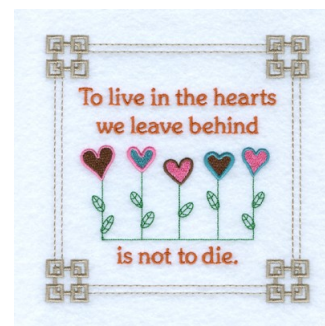

**Name:** Leave Behind Square Machine Embroidery Design

**SKU:** SB01-CD042611TE

**Brand:** Starbird Inc

**Unique Colors:** 13 (8 color Stops)